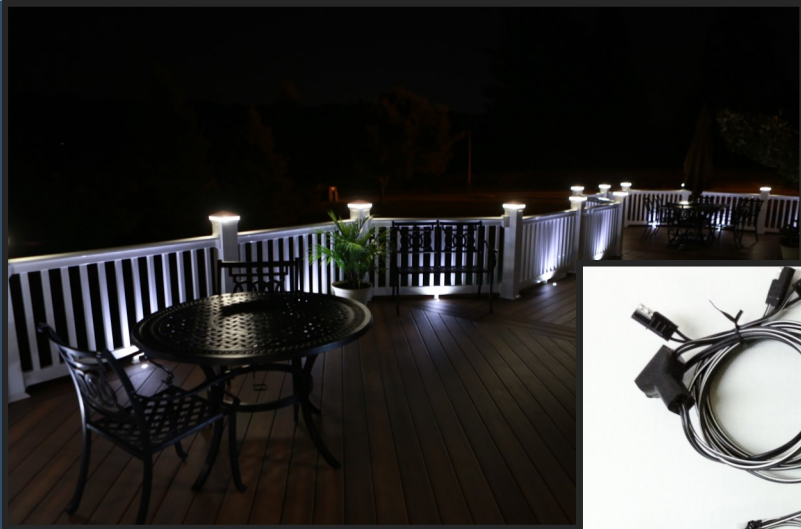

LED Post Cap Light Kit

500 Principio Parkway W.
Unit 300
North East, MD 21901

(410) 287-3232
sales@ilightingLED.com
www.ilightingLED.com

Feature	Data
Fixture Size	Fits 4" post
Fixture Color	Black Hammertone & White
Fixture Measurement	Outer Dimensions: 6" L x 6" W x 4" D
Kelvin Rating	Neutral White: 4500
Connector Coating	Tectyl 506 Corrosion Preventative
LED Lifespan	50,000 hours
Wiring Length	60" lead to travel down post & T-cable with two 5" leads extending in each direction
Wattage	0.75 Watts
UL Approved	Yes
Material	UV Stabilized Acrylic