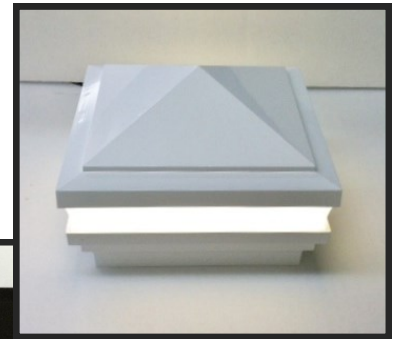

LED Post Cap Light Kit

500 Principio Parkway W.
Unit 300
North East, MD 21901

(410) 287-3232
sales@ilightingLED.com
www.ilightingLED.com

Feature	Data
Fixture Size	Fits 4" post
Fixture Color	Black Hammertone & White
Fixture Measurement	Outer Dimensions: 6" L x 6" W x 4" D
Kelvin Rating	Neutral White: 4500
Connector Coating	Tectyl 506 Corrosion Preventative
LED Lifespan	50,000 hours
Wiring Length	60" lead to travel down post & T-cable with two 5" leads extending in each direction
Wattage	0.75 Watts
UL Approved	Yes
Material	UV Stabilized Acrylic