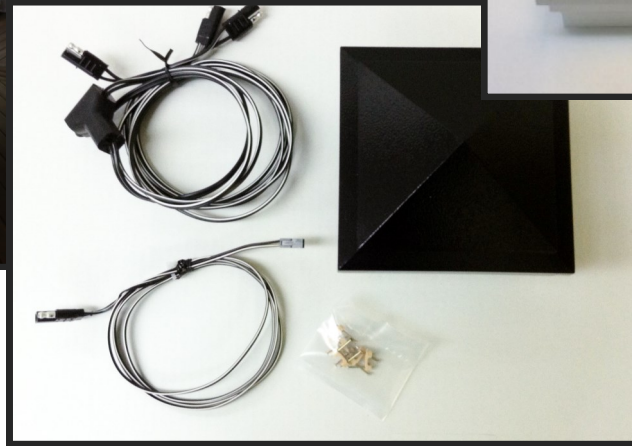

LED Post Cap Light Kit

500 Principio Parkway W.
Unit 300
North East, MD 21901

(410) 287-3232
sales@ilightingLED.com
www.ilightingLED.com

Feature	Data
Fixture Size	Fits 4" post
Fixture Color	Black Hammertone & White
Fixture Measurement	Outer Dimensions: 6" L x 6" W x 4" D
Kelvin Rating	Neutral White: 4500
Connector Coating	Tectyl 506 Corrosion Preventative
LED Lifespan	50,000 hours
Wiring Length	60" lead to travel down post & T-cable with two 5" leads extending in each direction
Wattage	0.75 Watts
UL Approved	Yes
Material	UV Stabilized Acrylic