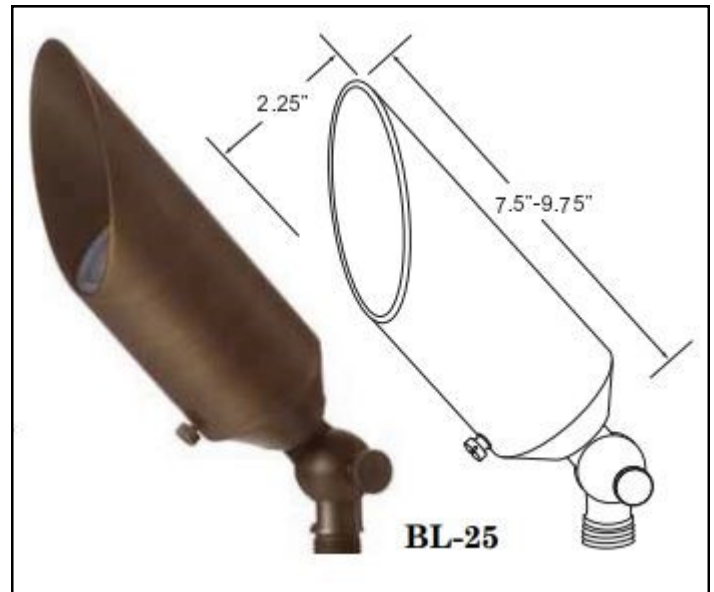

Signature Line LED Up Light

500 Principio Parkway W.
Unit 300
North East, MD 21901

(410) 287-3232
sales@ilightingLED.com
www.ilightingLED.com

Feature	Data
Fixture	Solid Antiqued Cast Brass
Stake	Heavy Duty Ground Stake
Fixture Size	Small (BL-24) or Large (BL-25)
Kelvin Rating	Neutral White: 5000 Warm White: 3000
Wattage	7 Watts
Lumens	Neutral White: 600 Warm White: 525
LED Life Span / Warranty	50,000 hours
Wiring Length	T-cable with two 6" leads (3' or 25' basic 16/2 wire lead available upon request.)
Connector Coating	Tectyl 506 Corrosion Preventative
Assembly	No tools required. Telescoping 360 degree rotatable shroud.