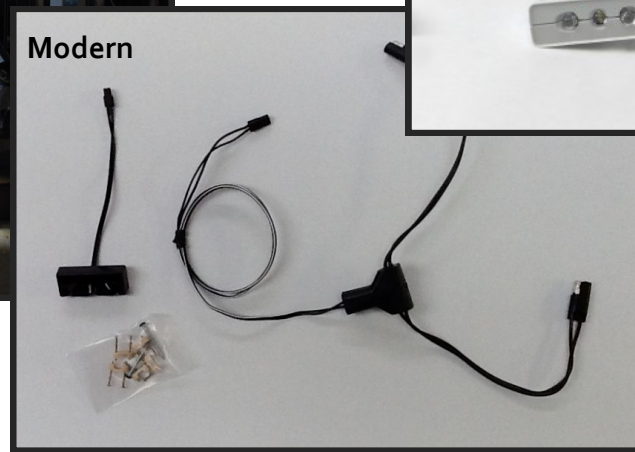

LED Stair Light Kit

500 Principio Parkway W.
Unit 300
North East, MD 21901

(410) 287-3232
sales@ilightingLED.com
www.ilightingLED.com

Feature	Data
Fixture Style	Classic & Modern
Fixture Color	Black, White & Bronze
Fixture Measurement	Classic: 2" L x 3/4" W x 3/4" D Modern: 2" L x 3/4" W x 3/4" D
Kelvin Rating	Neutral White: 4500 Warm White: 3200
Connector Coating	Tectyl 506 Corrosion Preventative
LED Lifespan	50,000 hours
Wiring Length	T-cable with two 9" leads and a 30" lead for flexibility of light placement
Wattage	0.7 milliamps
UL Approved	Yes
Material	UV Stabilized Acrylic