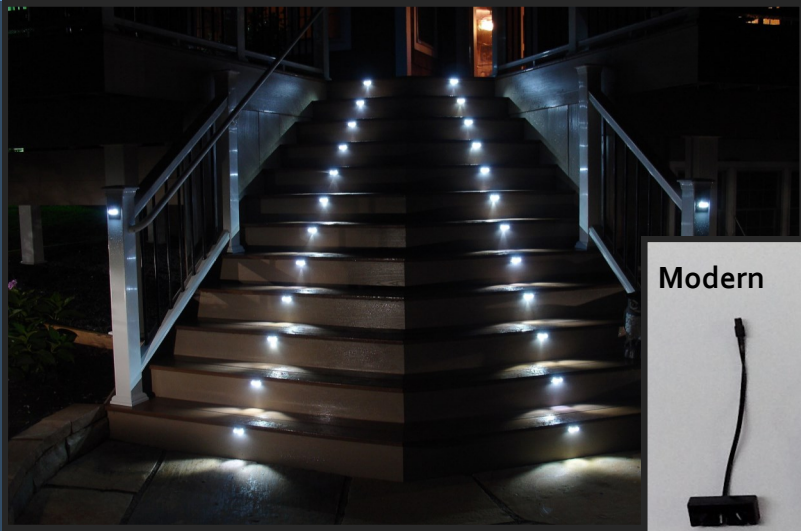

LED Stair Light Kit

500 Principio Parkway W.
Unit 300
North East, MD 21901

(410) 287-3232
sales@ilightingLED.com
www.ilightingLED.com

Feature	Data
Fixture Style	Classic & Modern
Fixture Color	Black, White & Bronze
Fixture Measurement	Classic: 2" L x 3/4" W x 3/4" D Modern: 2" L x 3/4" W x 3/4" D
Kelvin Rating	Neutral White: 4500 Warm White: 3200
Connector Coating	Tectyl 506 Corrosion Preventative
LED Lifespan	50,000 hours
Wiring Length	T-cable with two 9" leads and a 30" lead for flexibility of light placement
Wattage	0.7 milliamps
UL Approved	Yes
Material	UV Stabilized Acrylic